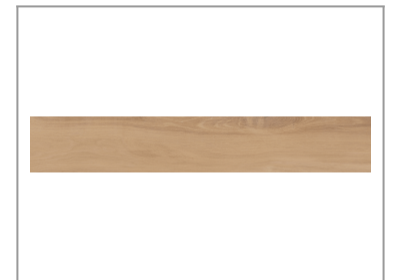

COMPLEMENTOS

INFORMACIÓN DE PRODUCTO

Technical Features

REFERENCIA	G55E160741
MODELO	Chablis
TIPO PIEZA	Step
MEDIDAS	120 x 20 cm
COLOR	Oak
ACABADO	Natural
GRADO DESTONIFICACIÓN	V3 - Medium
COMPOSICIÓN	Glazed Porcelain
APLICACIÓN	Floor
UBICACIÓN	Woods
DESLIZAMIENTO (Péndulo)	Class 3
DESLIZAMIENTO (Rampa)	R11

Información para profesionales

Pendiente actualización

Embalaje. Packing list

CAJA

Piezas	Kg	m²
6	26,90	1,44

PALET

Cajas	Kg	m²
24	647,00	34,50

Características

Garantía

Gala products are guaranteed against any manufacturing defects from the date of purchase, provided that the installation has been carried out in accordance with Gala's recommended installation instructions. Please check the gauge, tone, and quality of the product before installation. Claims for material that has already been installed will not be accepted.

Certificaciones

Quality at Gala is a constant commitment to ensuring the technical features, aesthetics, and performance of our products. Please refer to the product's quality certificates.

Instalación

[Más información.](#)

Mantenimiento

[Más información.](#)

Composición/Acabados del producto

As part of its continuous product development policy, Gala Tiles reserves the right to modify, at any time and without prior notice, any of the models and elements described on the website and in the catalog. Therefore, Gala Tiles does not guarantee their availability or that the specifications, colors, shapes, and other characteristics reproduced will always match the actual products. The environments shown are purely decorative, and possible technical installation requirements have not been considered in their composition. Gala Tiles may cancel any item in this catalog or on the website at any time. The colors shown are for reference only and may not accurately represent the final result due to variations in display and printing technologies. Total or partial reproduction of this content is prohibited without the express authorization of Gala Tiles.